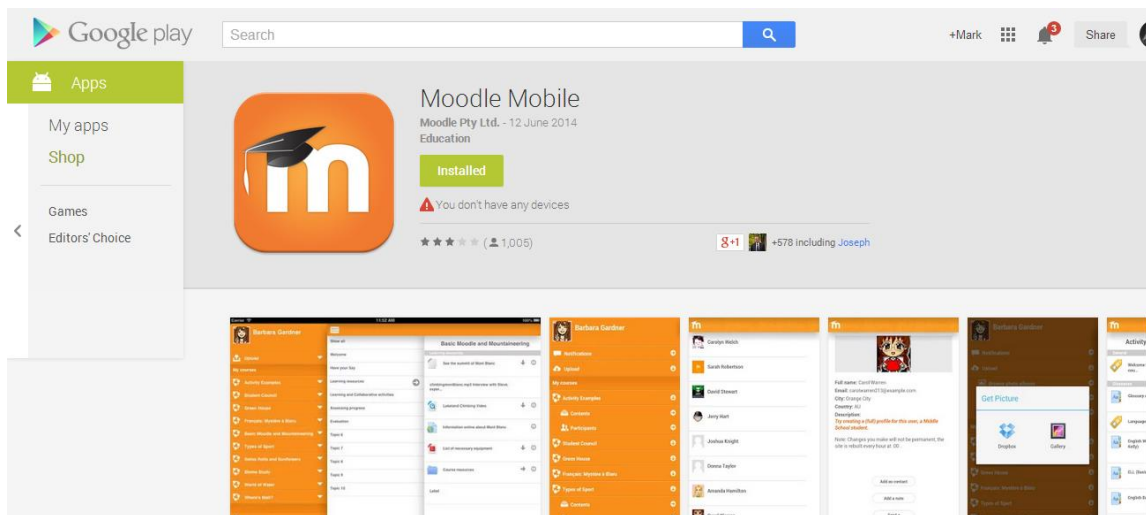

Creating a Mobile Moodle

Three Steps:-

There are three steps to going Mobile with Moodle

- First access the Google Play (Android user) or iTunes (IOS user)
- Install the App
- Open the App.

Adding the URL, Username and Password:-